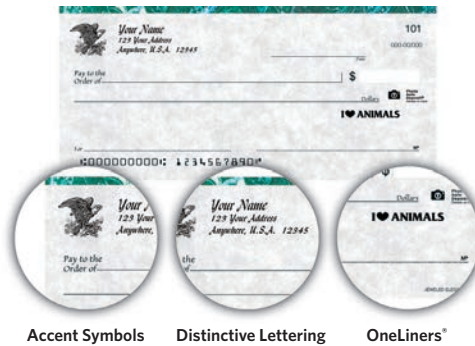

Guardian[®] Safety Yellow **EAGLE**

Jeweled Elegance **FLAG**

Sheffield[®] Blue **TORCH**

Sheffield[®] Green **TORCH**

Sheffield[®] Maroon **TORCH**

Springtime **FLAG**

Sports — Page 12

Major League Baseball[™] **FLAG**

Pebble Beach[®] **FLAG**

Collegiate Checks and Logos — Pages 13-14

Check Enhancements — Page 15

Accent Symbols Distinctive Lettering OneLiners[®]

Accessories — Pages 16-18

Stamps

Labels

Debit Card Caddy