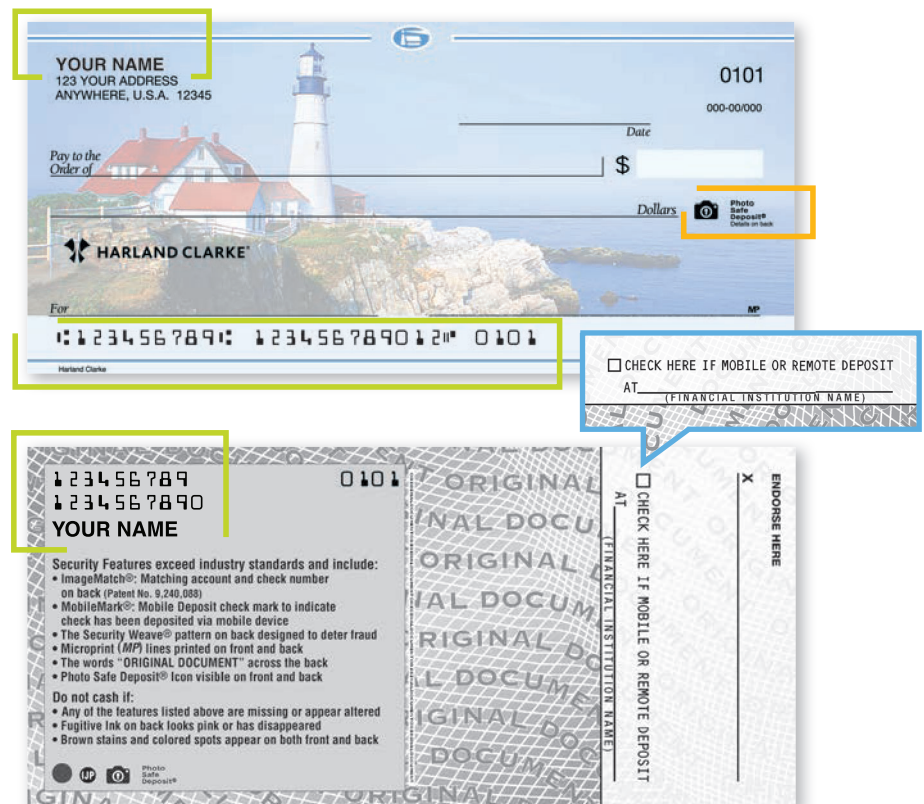

ImageMatch and MobileMark are service marks of Harland Clarke. Photo Safe Deposit is a trademark of Harland Clarke.

Check back