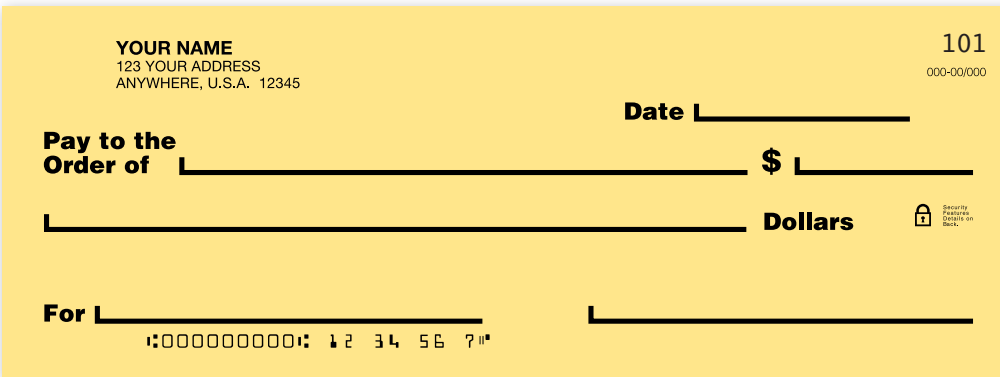

Variety 40 Includes four designs plus deposit tickets. Available in single and duplicate.

Let Freedom Ring®

Capri®

Eloquent®

Island Breezes®

Description	Duplicate
Variety 40	VP50

Sight Check® and Register

CHECKS AND DEPOSITS					BALANCE
NO.	DATE	TRANSACTION DESCRIPTION	CHECK AMT.	DEPOSIT AMT.	\$
			\$	\$	