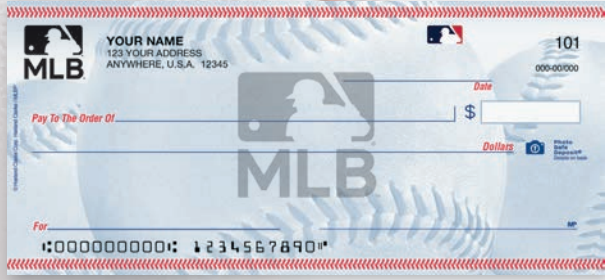

Sports

Major League Baseball™

1 scene (Free Baseball team Accent Symbols only)

Major League Baseball™ Team Logo	Price Category	Duplicate	Cover
Major League Baseball™	Flag	MLBS	BB-L
Los Angeles Angels™	Flag	MLBS-LAA	
Houston Astros™	Flag	MLBS-HOU	
Oakland Athletics™	Flag	MLBS-OAK	
Toronto Blue Jays™	Flag	MLBS-TOR	
Atlanta Braves™	Flag	MLBS-ATL	
Milwaukee Brewers™	Flag	MLBS-MIL	
St. Louis Cardinals™	Flag	MLBS-STL	
Chicago Cubs™	Flag	MLBS-CHC	
Arizona Diamondbacks™	Flag	MLBS-ARI	
Los Angeles Dodgers™	Flag	MLBS-LAD	
San Francisco Giants™	Flag	MLBS-SFG	
Cleveland Gaurdians™	Flag	MLBS-CLE	
Seattle Mariners™	Flag	MLBS-SEA	
Miami Marlins™	Flag	MLBS-FLA	
New York Mets™	Flag	MLBS-NYM	
Washington Nationals™	Flag	MLBS-WSH	
Baltimore Orioles™	Flag	MLBS-BAL	
San Diego Padres™	Flag	MLBS-SDP	
Philadelphia Phillies™	Flag	MLBS-PHI	
Pittsburgh Pirates™	Flag	MLBS-PIT	
Texas Rangers™	Flag	MLBS-TEX	
Tampa Bay Rays™	Flag	MLBS-TDR	
Boston Red Sox™	Flag	MLBS-BOS	
Cincinnati Reds™	Flag	MLBS-CIN	
Colorado Rockies™	Flag	MLBS-COR	
Kansas City Royals™	Flag	MLBS-KCR	
Detroit Tigers™	Flag	MLBS-DET	
Minnesota Twins™	Flag	MLBS-MIN	
Chicago White Sox™	Flag	MLBS-CWS	
New York Yankees™	Flag	MLBS-NYY	

Pebble Beach®

4 scenes

Accent Symbols & OneLiners® Available