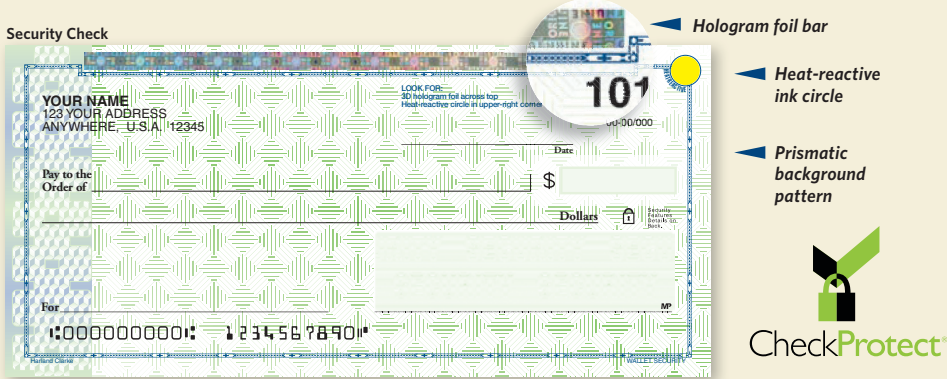

Bundled Offers

Security Check Kit

Our enhanced Security Check Kit helps bolt the door against identity theft.

Security Check Kit includes:

- Counterfeit-evident duplicate checks
- Three Security Pens to prevent check washing
- Security tips checklist
- Exclusive access to our **StaySafe** educational website
- CheckProtect® economical, and trackable delivery to help protect your financial information

Order Code: SCKDS