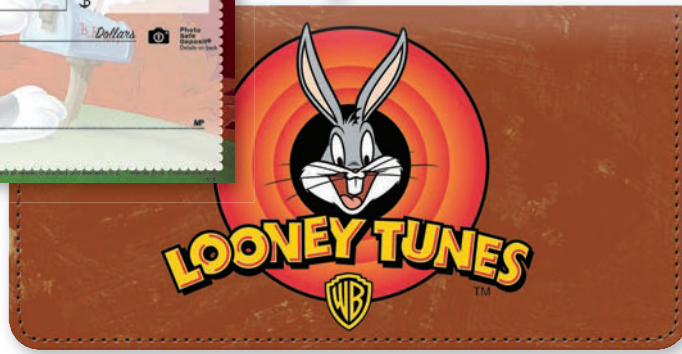

Label size: 2.75" x 1.11"

Covers Have A Distressed Look

LOONEY TUNES and all related characters and elements © &™ Warner Bros. Entertainment Inc. (s22)

Accent Symbols & OneLiners® Available