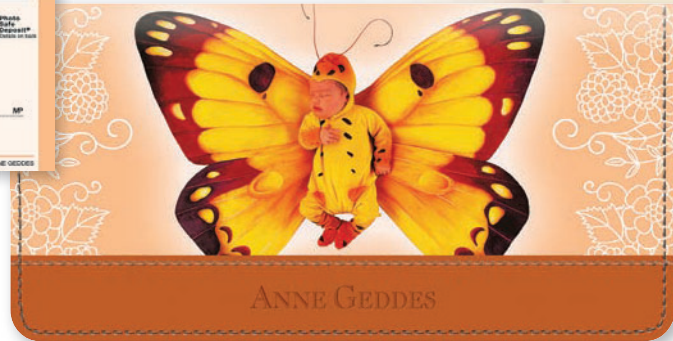

Label size: 2.75" x 1.11"