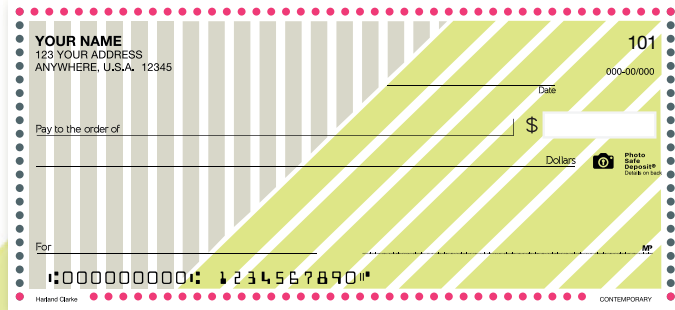

Art & Culture

Contemporary

4 scenes

Label size: 2.75" x 1.11"